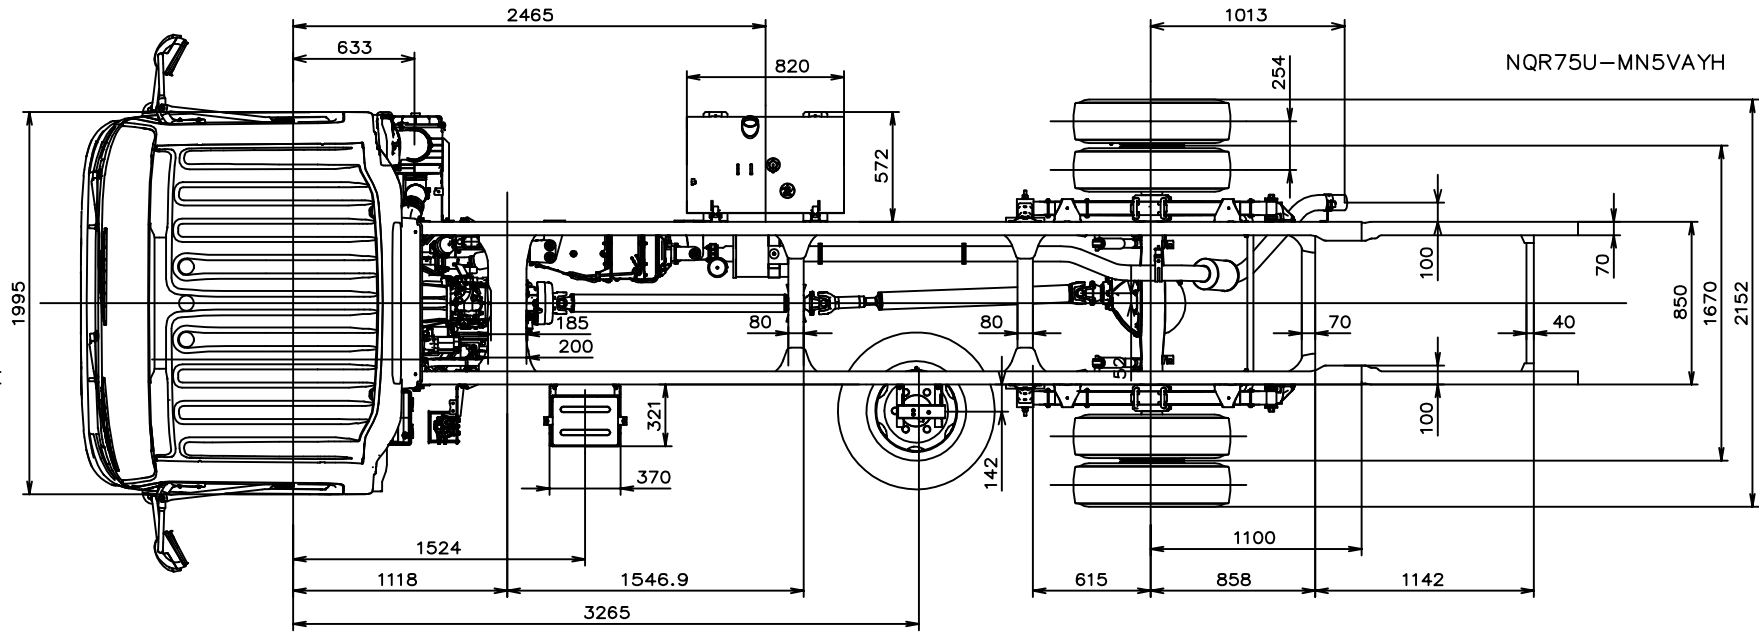

Copyright 2010 Isuzu Australia Limited

BODY BUILDER NOTES:

- 1. DIMENSIONS SHOWN ARE INDICATIVE ONLY
- 2. FOR ACTUAL DIMENSIONS REFER TO VEHICLE

CHASSIS HEIGHTS (unladen):
X=710mm
Y=815mm
Z=865mm

NH 2011MY Isuzu NQR 450 long