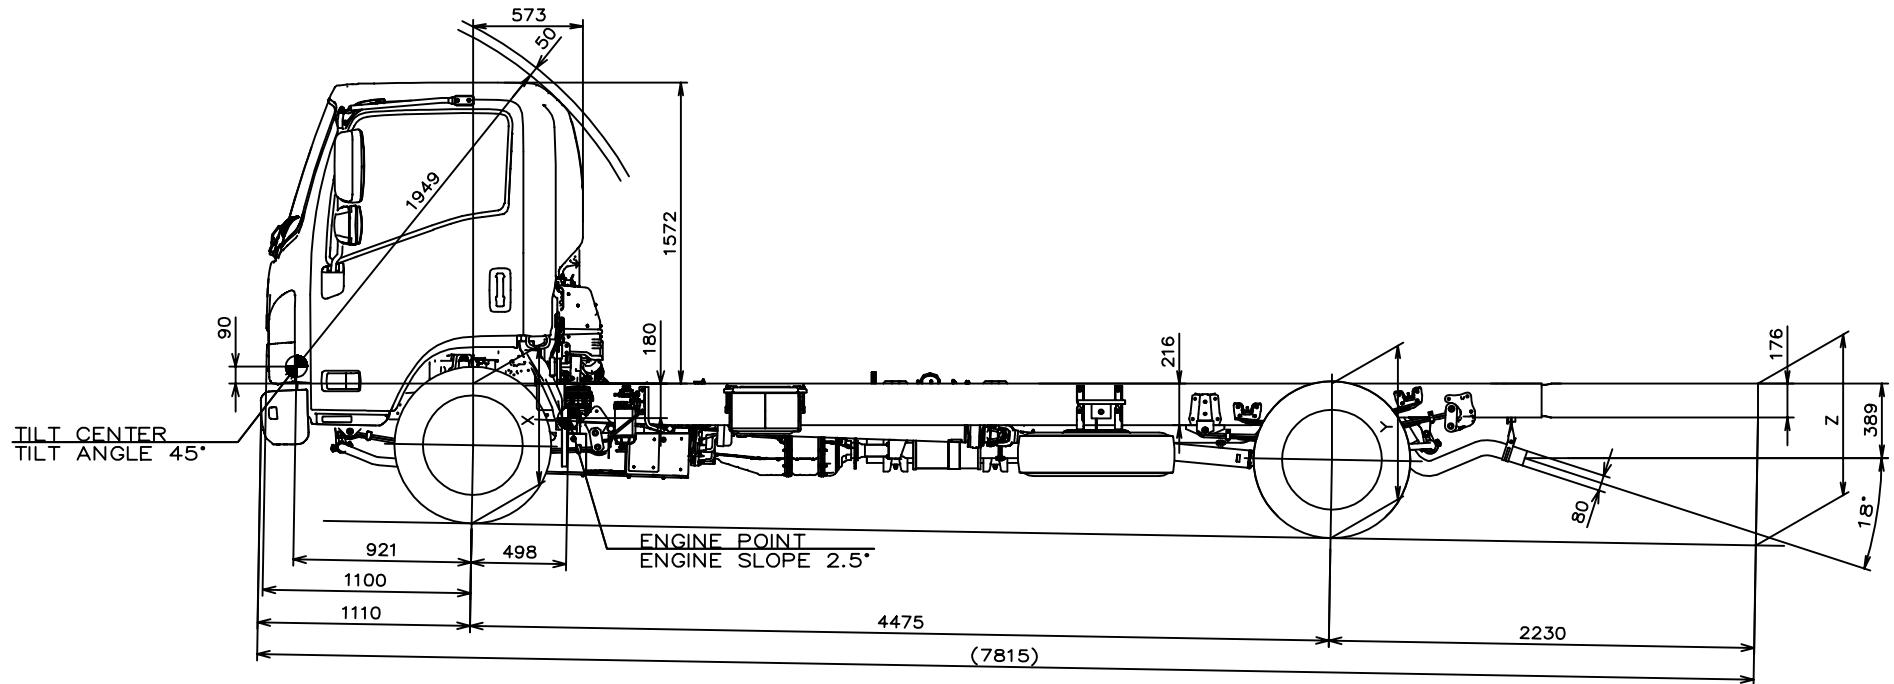

Copyright 2010 Isuzu Australia Limited

BODY BUILDER NOTES:

- 1. DIMENSIONS SHOWN ARE INDICATIVE ONLY
- 2. FOR ACTUAL DIMENSIONS REFER TO VEHICLE

CHASSIS HEIGHTS (unladen):
X=710mm
Y=815mm
Z=865mm

NH 2011MY Isuzu NQR 450 long