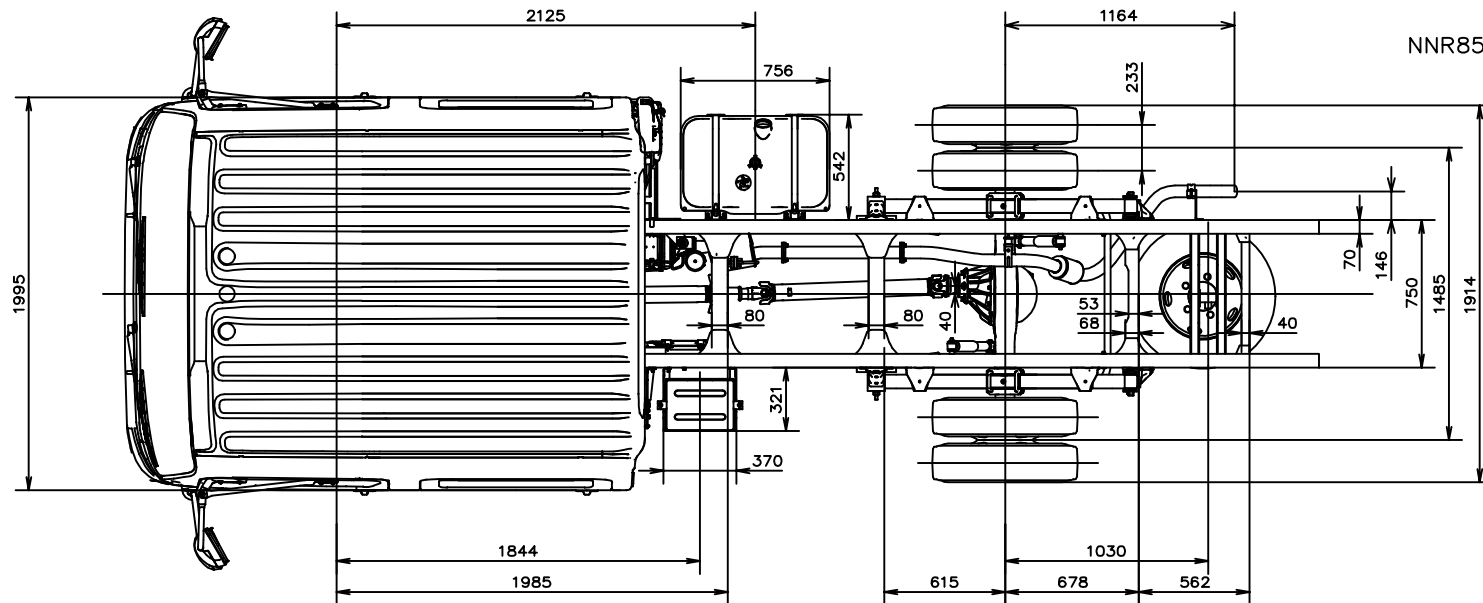

NNR85U-HE5WYH

Copyright 2010 Isuzu Australia Limited

BODY BUILDER NOTES:

1. DIMENSIONS SHOWN ARE INDICATIVE ONLY
2. FOR ACTUAL DIMENSIONS REFER TO VEHICLE

CHASSIS HEIGHTS (unladen):

X=630mm
Y=735mm
Z=785mm