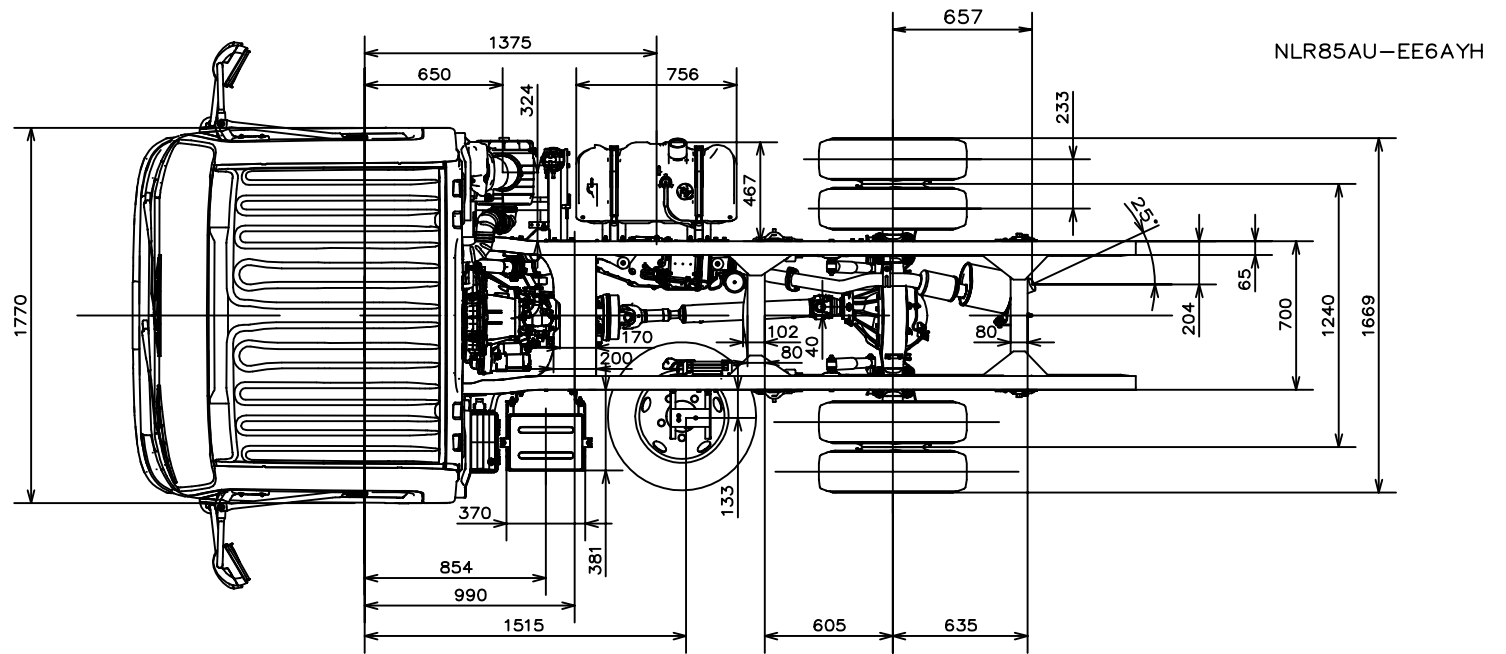

Copyright 2010 Isuzu Australia Limited

BODY BUILDER NOTES:

- 1. DIMENSIONS SHOWN ARE INDICATIVE ONLY
- 2. FOR ACTUAL DIMENSIONS REFER TO VEHICLE

CHASSIS HEIGHTS (unladen):

- X=600mm
- Y=695mm
- Z=730mm

NH 2011MY Isuzu NLR 200 short