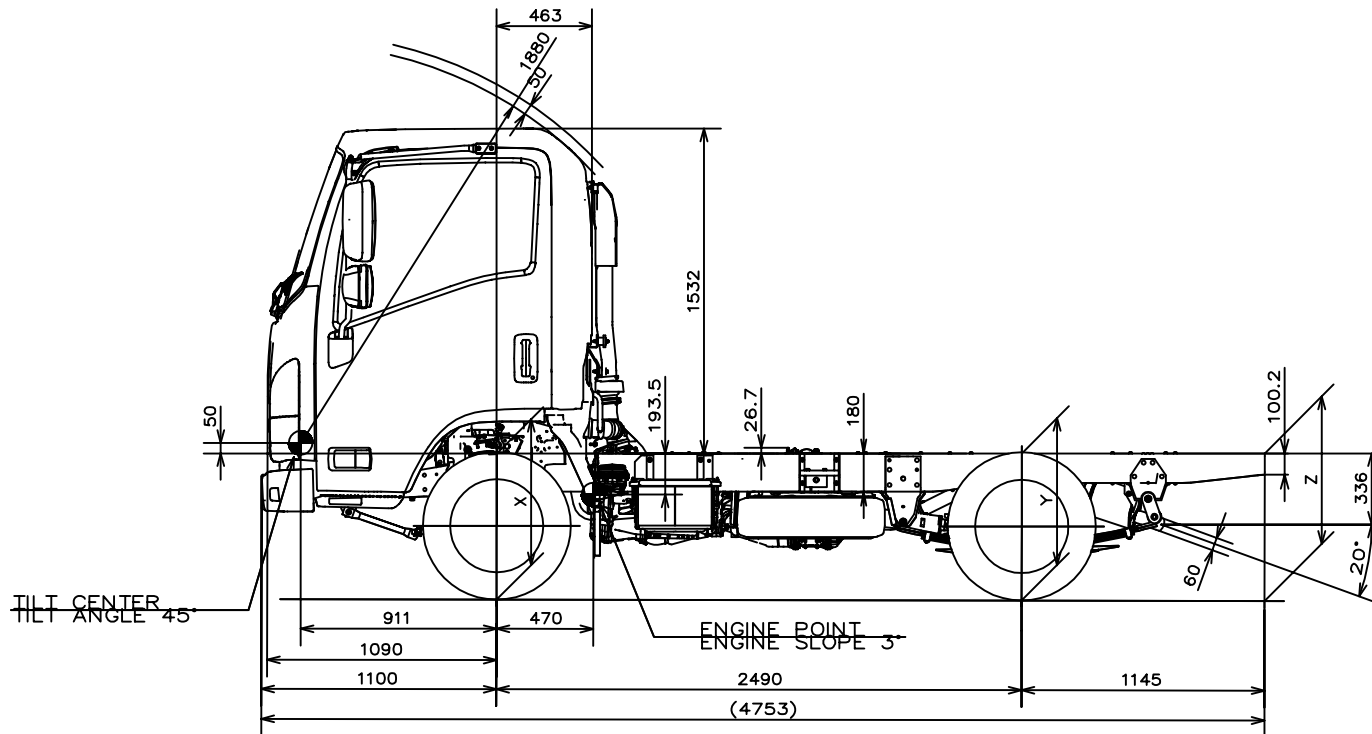

Copyright 2010 Isuzu Australia Limited

BODY BUILDER NOTES:

- 1. DIMENSIONS SHOWN ARE INDICATIVE ONLY
- 2. FOR ACTUAL DIMENSIONS REFER TO VEHICLE

CHASSIS HEIGHTS (unladen):

- X=600mm
- Y=695mm
- Z=730mm

NH 2011MY Isuzu NLR 200 short