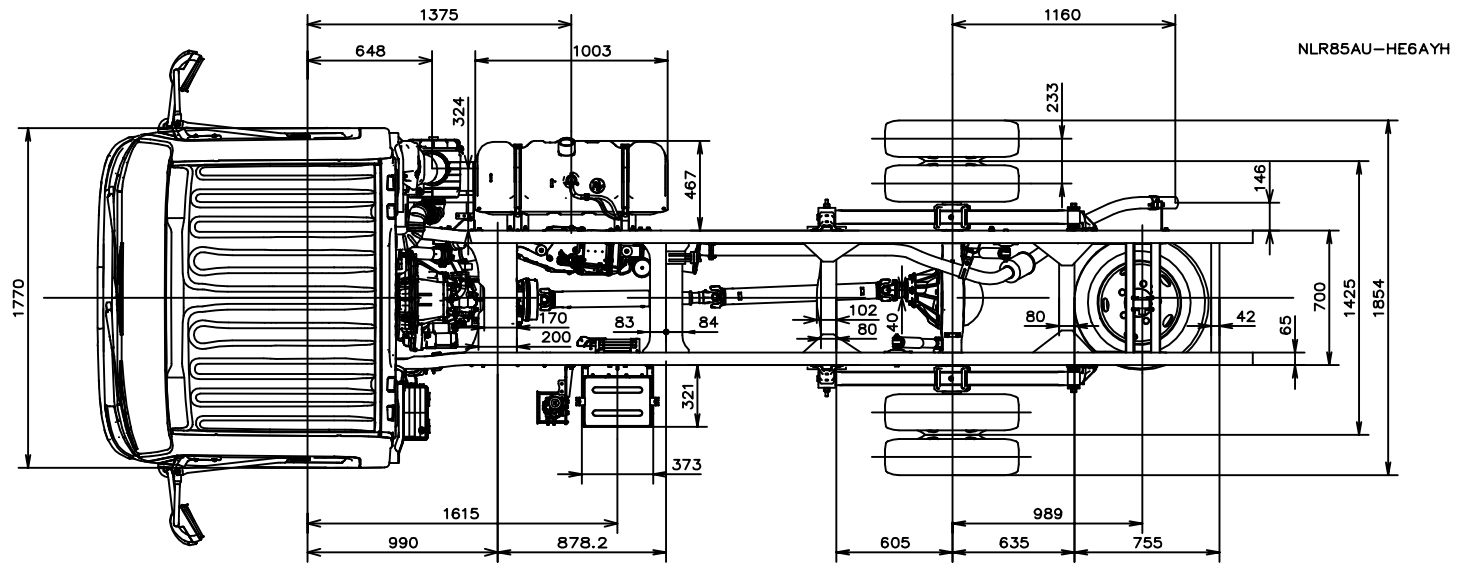

Copyright 2010 Isuzu Australia Limited

BODY BUILDER NOTES:

1. DIMENSIONS SHOWN ARE INDICATIVE ONLY
2. FOR ACTUAL DIMENSIONS REFER TO VEHICLE

CHASSIS HEIGHTS (unladen):

X=610mm
Y=720mm
Z=760mm