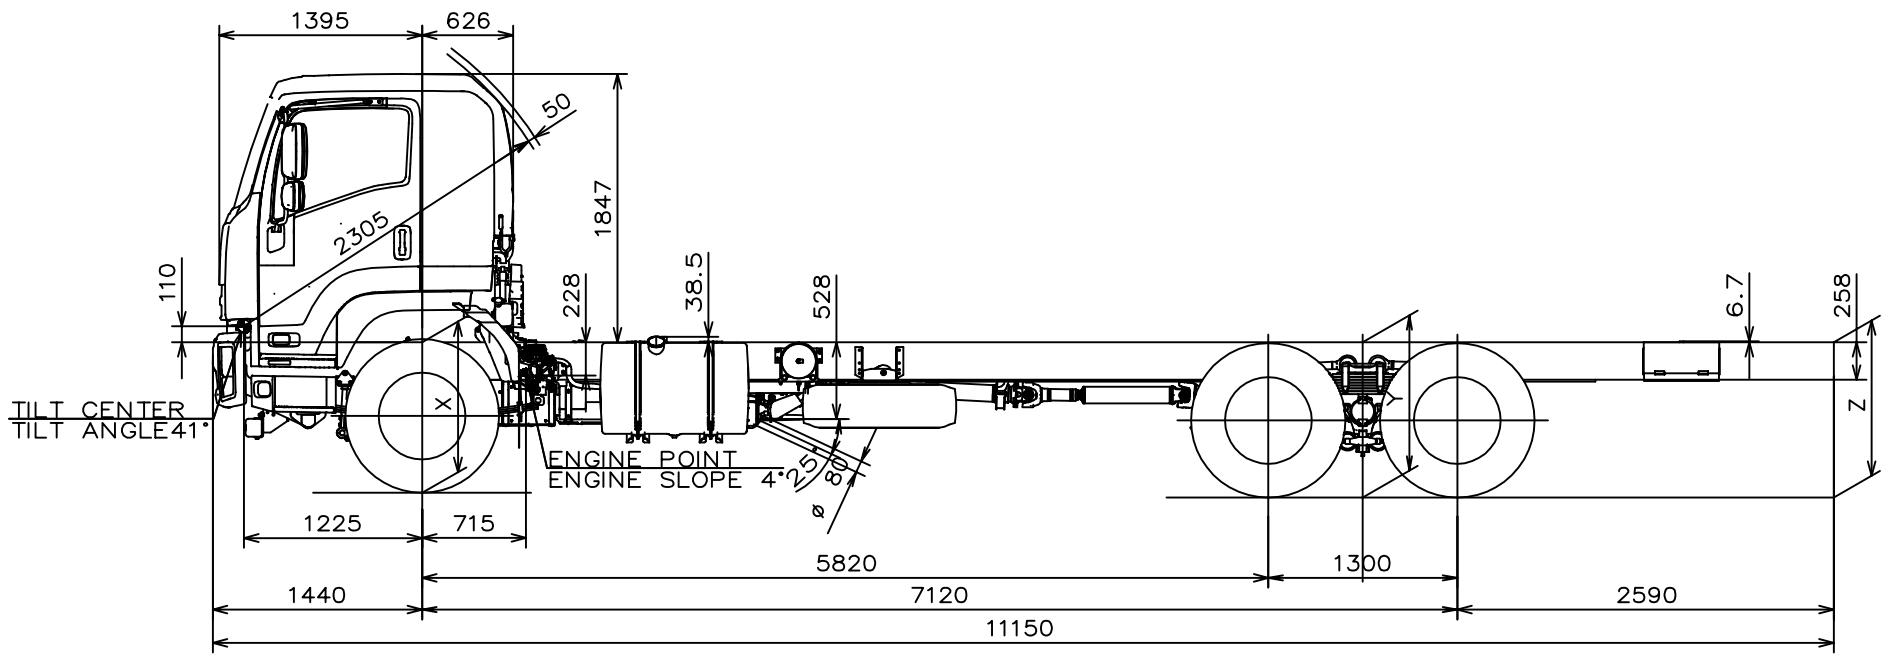

Copyright 2010 Isuzu Australia Limited

BODY BUILDER NOTES:

- 1. DIMENSIONS SHOWN ARE INDICATIVE ONLY
- 2. FOR ACTUAL DIMENSIONS REFER TO VEHICLE

CHASSIS HEIGHTS (unladen):
X=1000mm
Y=1065mm
Z=1095mm

FH 2011MY Isuzu FVZ 1400 long