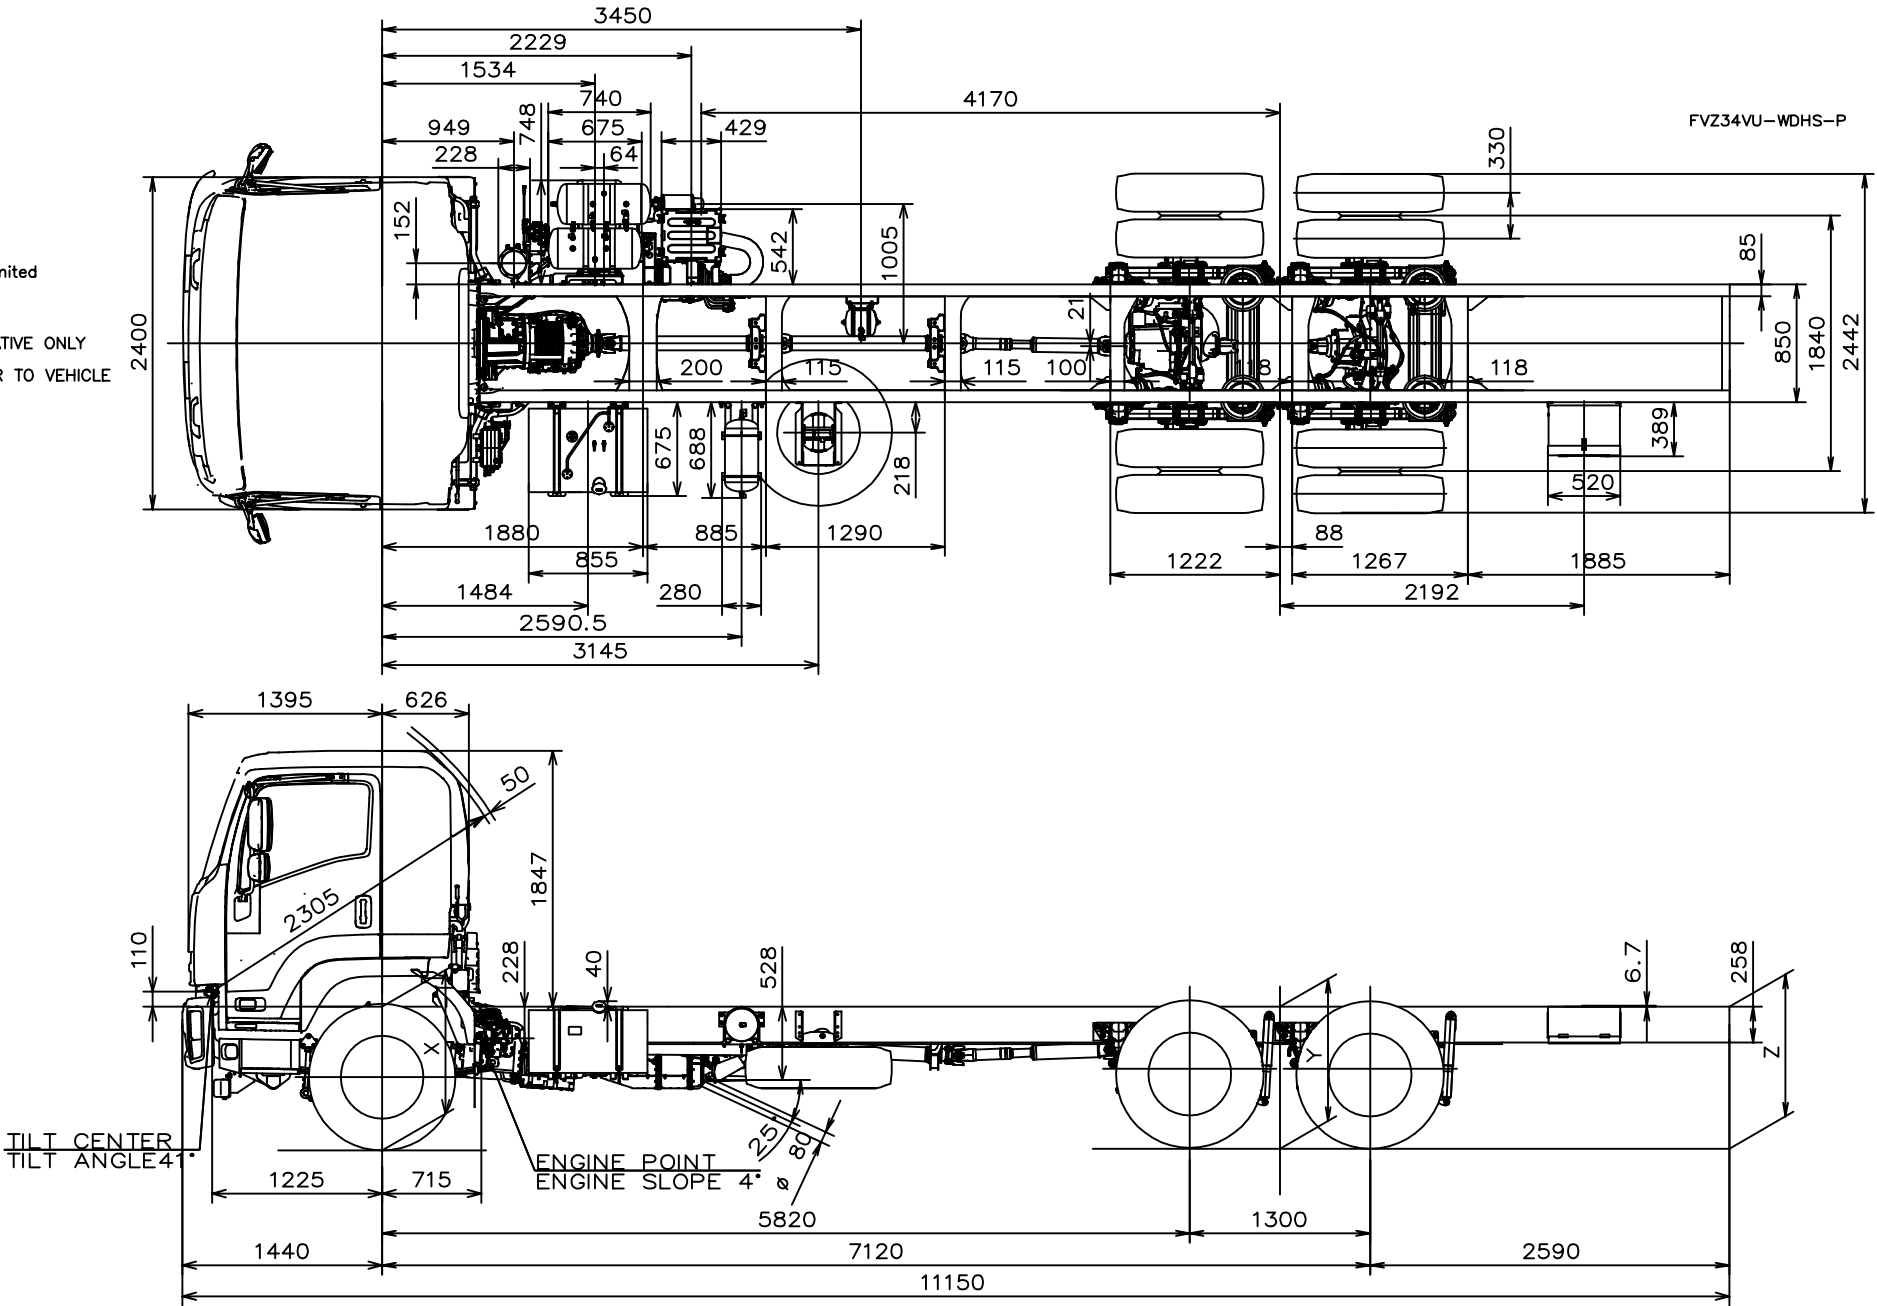

Copyright 2010 Isuzu Australia Limited

BODY BUILDER NOTES:

- 1. DIMENSIONS SHOWN ARE INDICATIVE ONLY
- 2. FOR ACTUAL DIMENSIONS REFER TO VEHICLE

CHASSIS HEIGHTS (unladen):
X=1000mm
Y=1020mm
Z=1025mm

FH 2011MY Isuzu FVY 1400 long auto