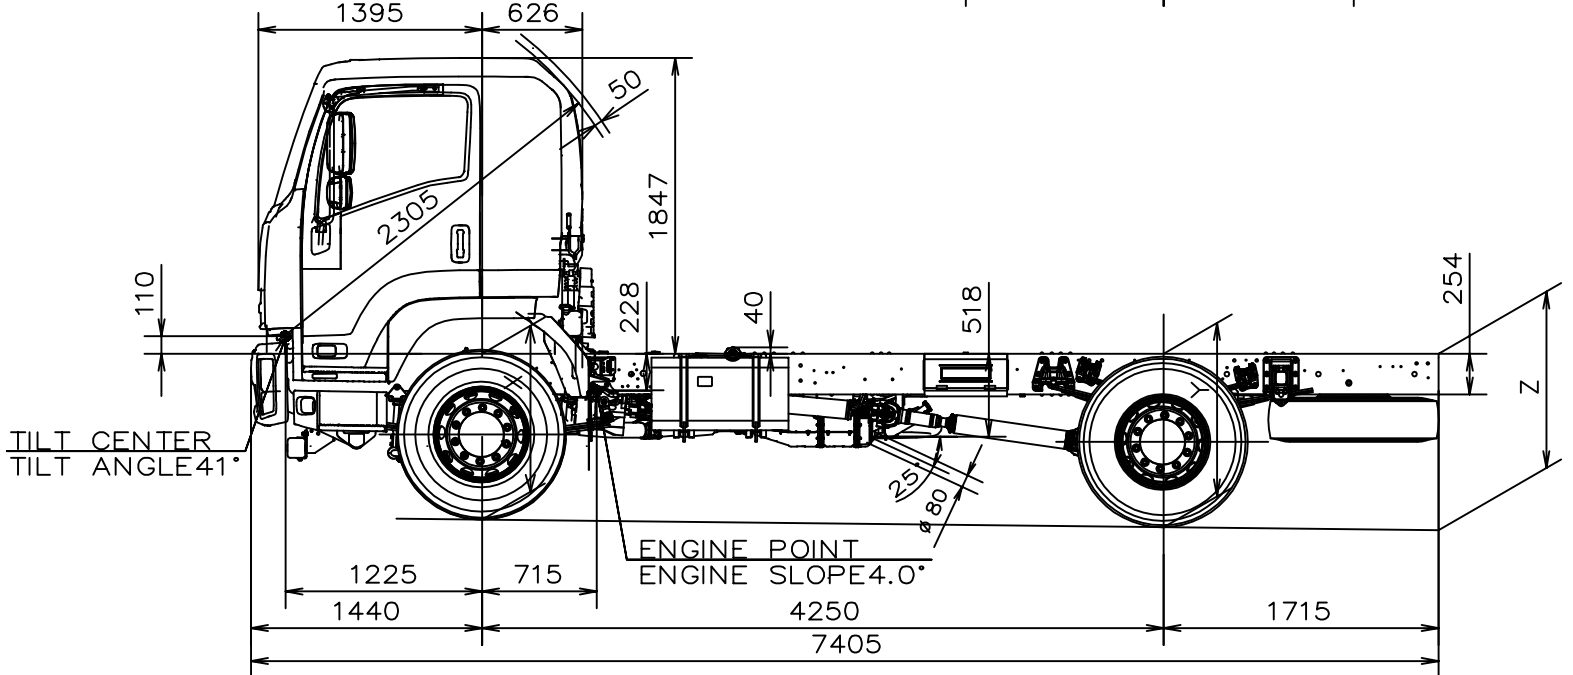

FVR34UU-LDHS

Copyright 2010 Isuzu Australia Limited

BODY BUILDER NOTES:

- 1. DIMENSIONS SHOWN ARE INDICATIVE ONLY
- 2. FOR ACTUAL DIMENSIONS REFER TO VEHICLE

CHASSIS HEIGHTS (unladen):  
 X=1000mm  
 Y=1085mm  
 Z=1110mm