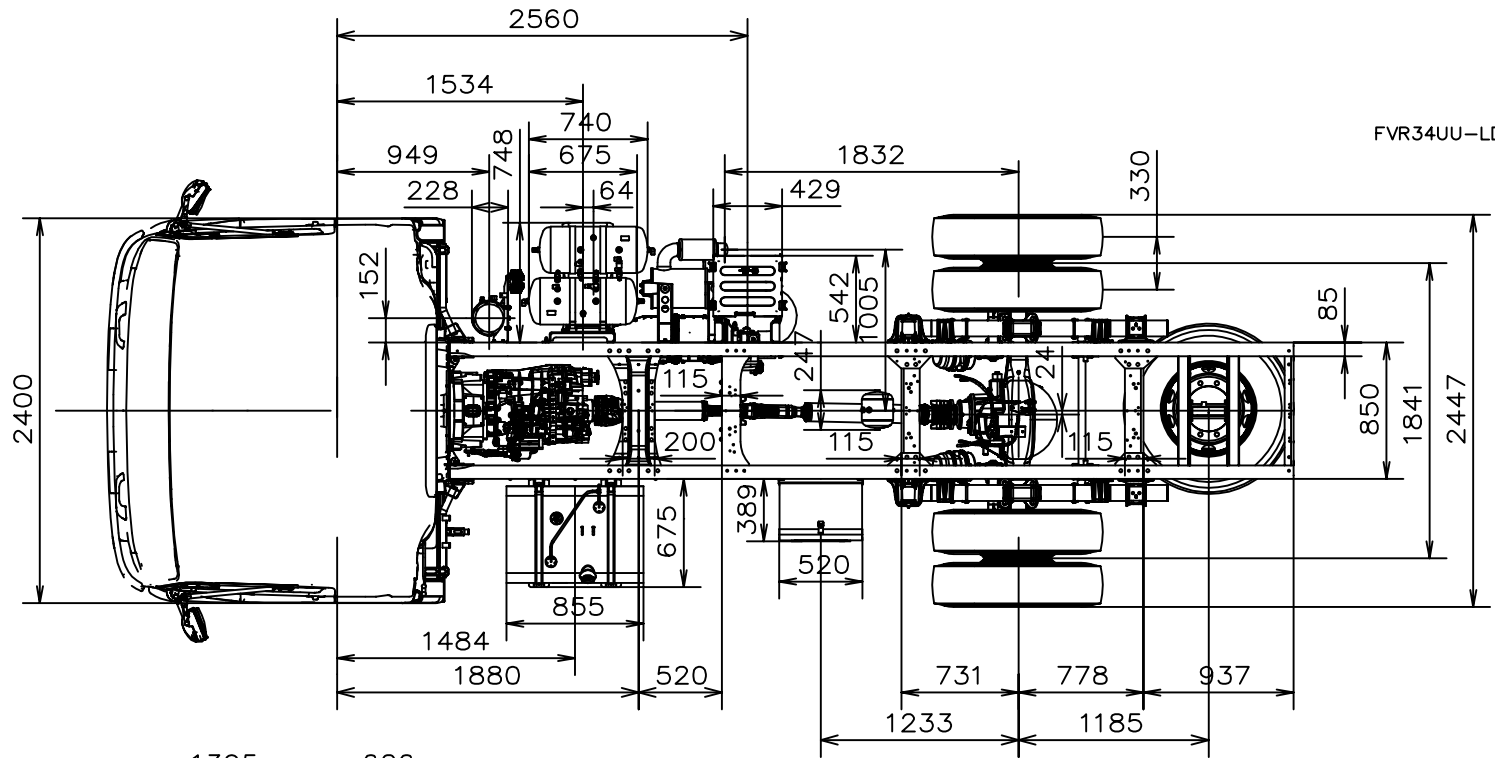

FVR34UU-LDHS

Copyright 2010 Isuzu Australia Limited

BODY BUILDER NOTES:

- 1. DIMENSIONS SHOWN ARE INDICATIVE ONLY
- 2. FOR ACTUAL DIMENSIONS REFER TO VEHICLE

CHASSIS HEIGHTS (unladen):  
 X=1000mm  
 Y=1085mm  
 Z=1110mm