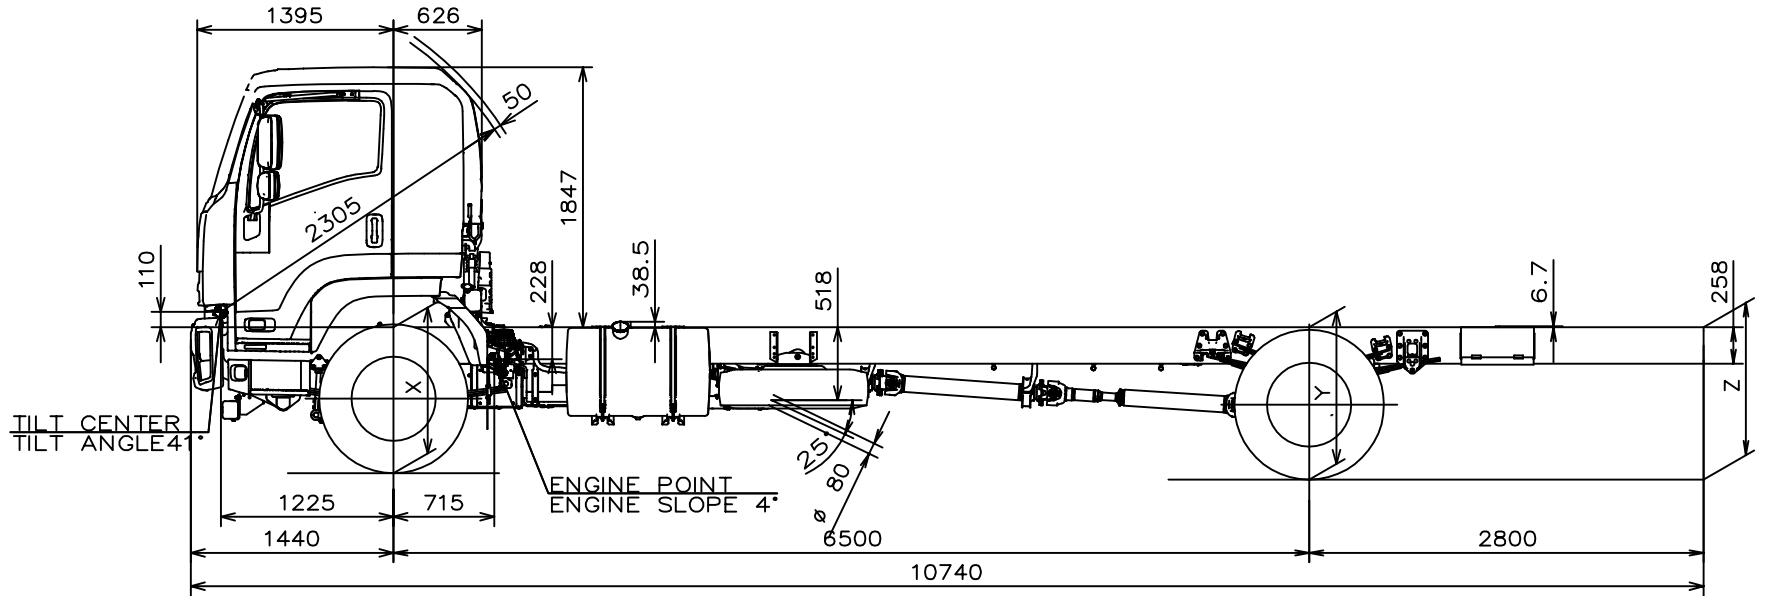

Copyright 2010 Isuzu Australia Limited

BODY BUILDER NOTES:

- 1. DIMENSIONS SHOWN ARE INDICATIVE ONLY
- 2. FOR ACTUAL DIMENSIONS REFER TO VEHICLE

CHASSIS HEIGHTS (unladen):
X=1000mm
Y=1085mm
Z=1120mm

FH 2011MY Isuzu FVR 1000 long