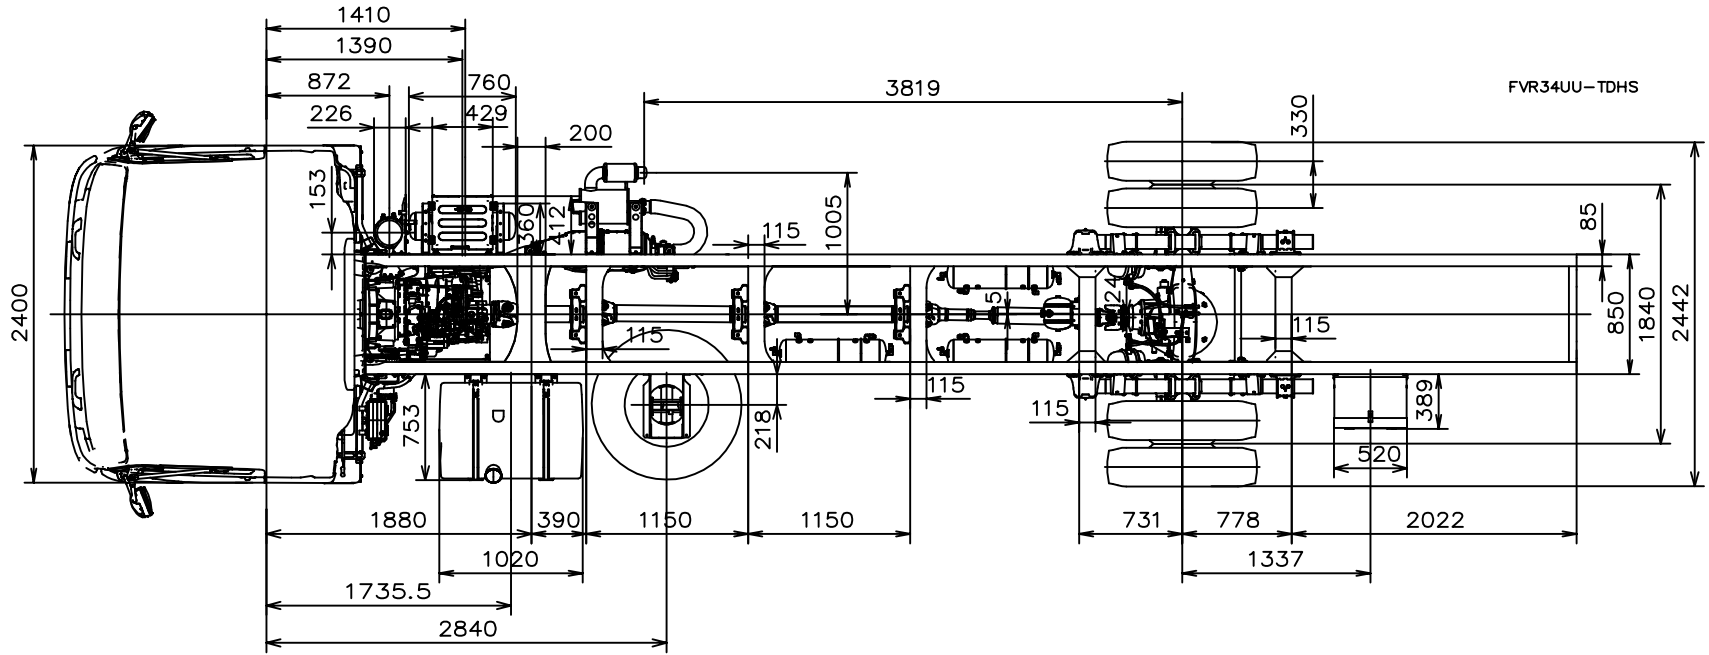

Copyright 2010 Isuzu Australia Limited

BODY BUILDER NOTES:

- 1. DIMENSIONS SHOWN ARE INDICATIVE ONLY
- 2. FOR ACTUAL DIMENSIONS REFER TO VEHICLE

CHASSIS HEIGHTS (unladen):
X=1000mm
Y=1085mm
Z=1120mm

FH 2011MY Isuzu FVR 1000 long