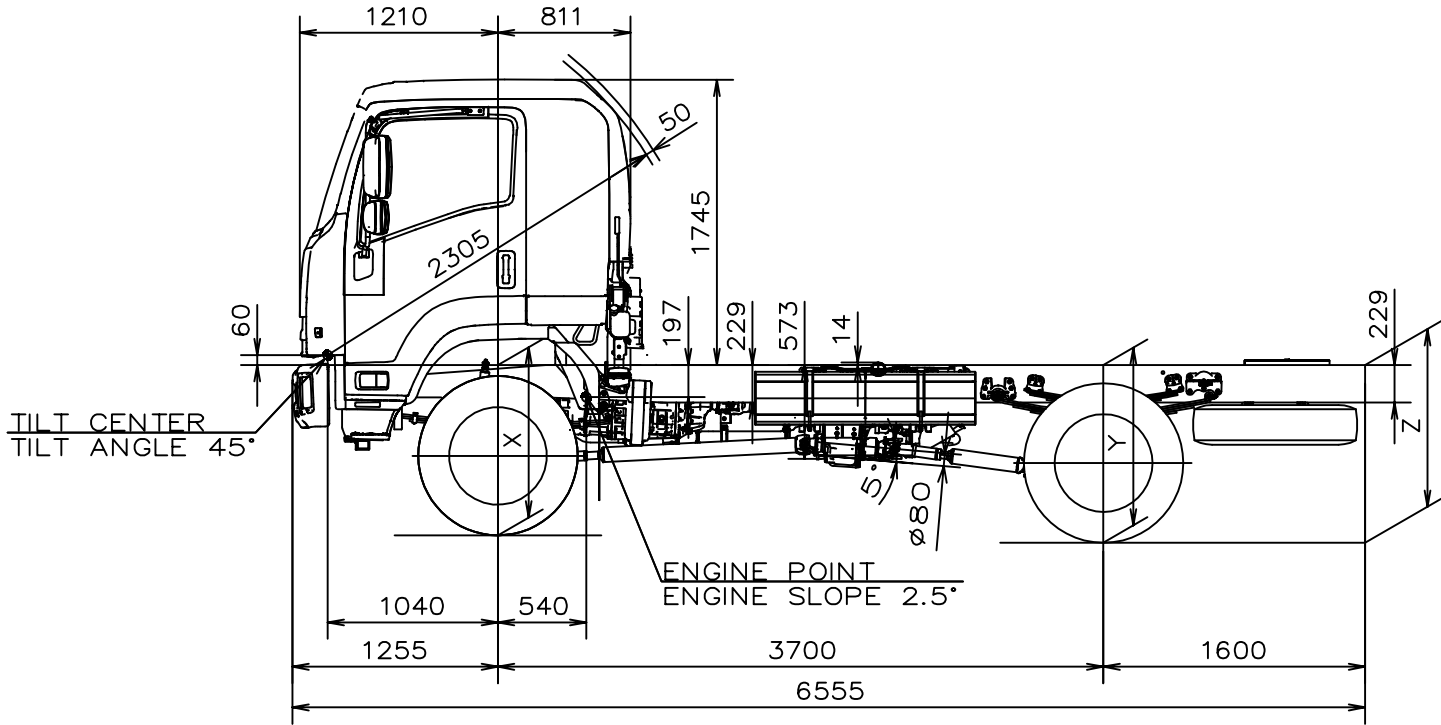

Copyright 2010 Isuzu Australia Limited

BODY BUILDER NOTES:

- 1. DIMENSIONS SHOWN ARE INDICATIVE ONLY
- 2. FOR ACTUAL DIMENSIONS REFER TO VEHICLE

CHASSIS HEIGHTS (unladen):
 X=985mm
 Y=1110mm
 Z=1150mm

FH 2011MY Isuzu FSS 550 4x4