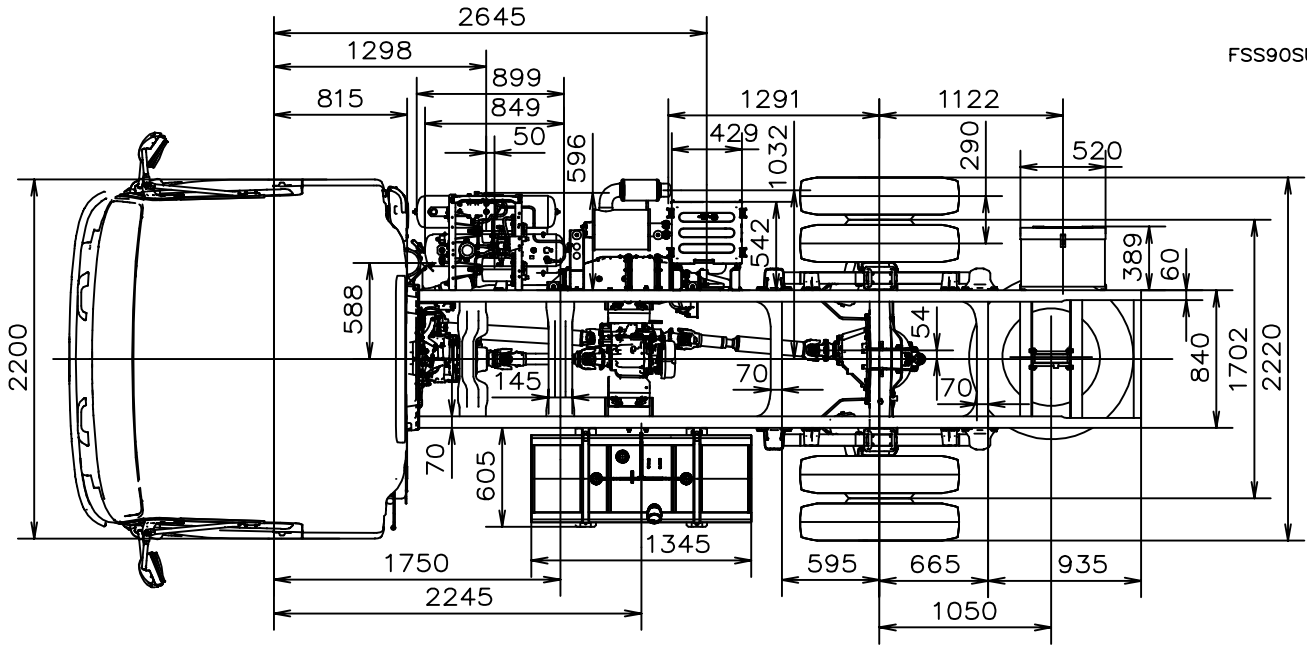

Copyright 2010 Isuzu Australia Limited

BODY BUILDER NOTES:

- 1. DIMENSIONS SHOWN ARE INDICATIVE ONLY
- 2. FOR ACTUAL DIMENSIONS REFER TO VEHICLE

CHASSIS HEIGHTS (unladen):
 X=985mm
 Y=1110mm
 Z=1150mm

FH 2011MY Isuzu FSS 550 4x4