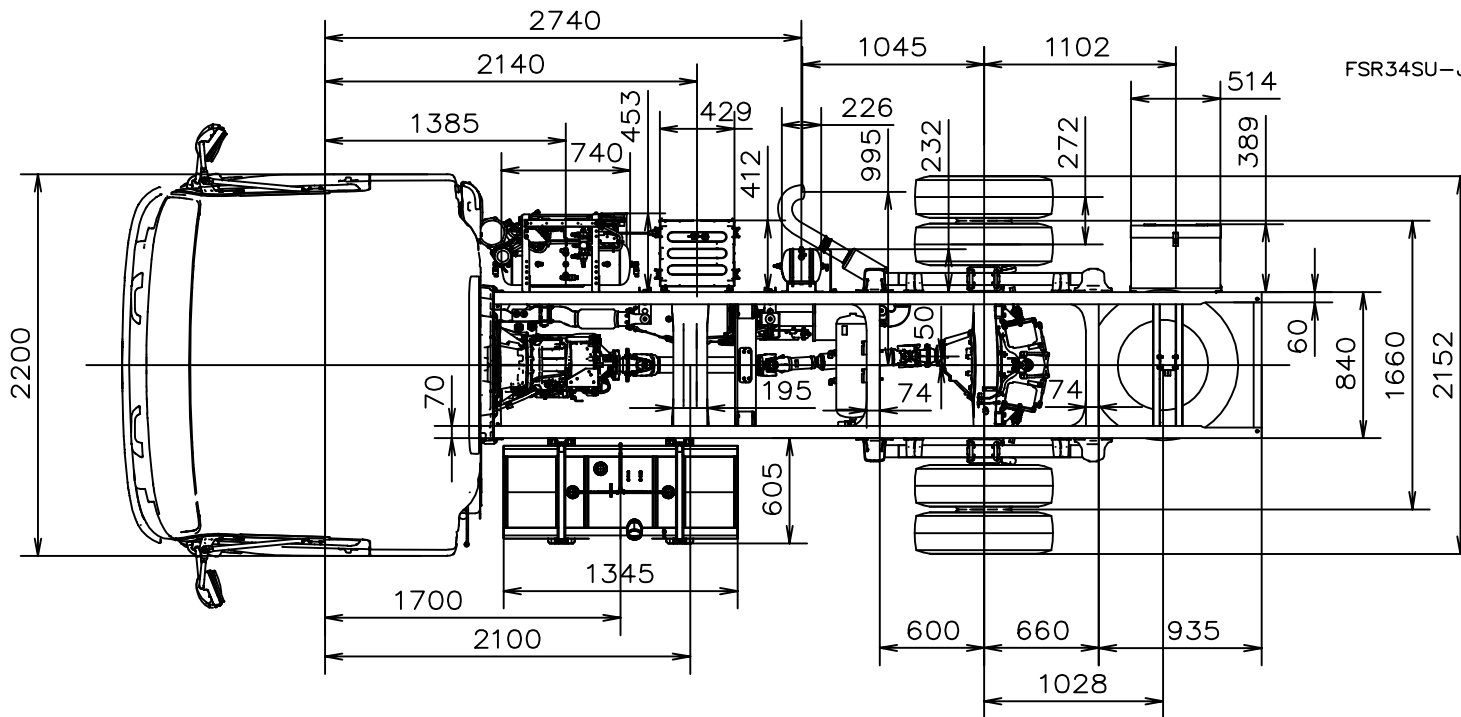

Copyright 2010 Isuzu Australia Limited

BODY BUILDER NOTES:

1. DIMENSIONS SHOWN ARE INDICATIVE ONLY
2. FOR ACTUAL DIMENSIONS REFER TO VEHICLE

CHASSIS HEIGHTS (unladen):
 X=745mm
 Y=885mm
 Z=940mm

FH 2011MY Isuzu FSR 700/850 auto