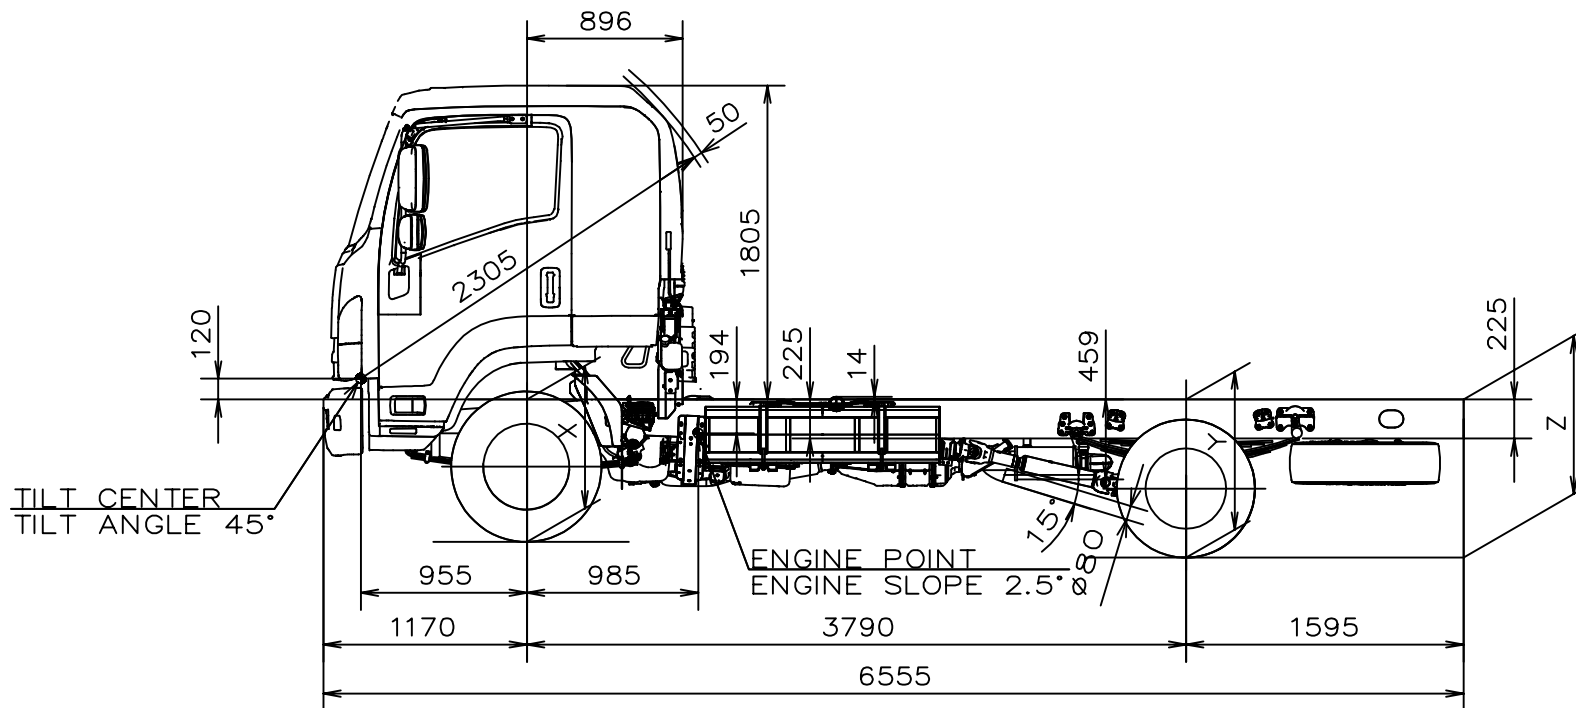

Copyright 2010 Isuzu Australia Limited

BODY BUILDER NOTES:

1. DIMENSIONS SHOWN ARE INDICATIVE ONLY
2. FOR ACTUAL DIMENSIONS REFER TO VEHICLE

CHASSIS HEIGHTS (unladen):
 X=745mm
 Y=885mm
 Z=940mm

FH 2011MY Isuzu FSR 700/850 auto