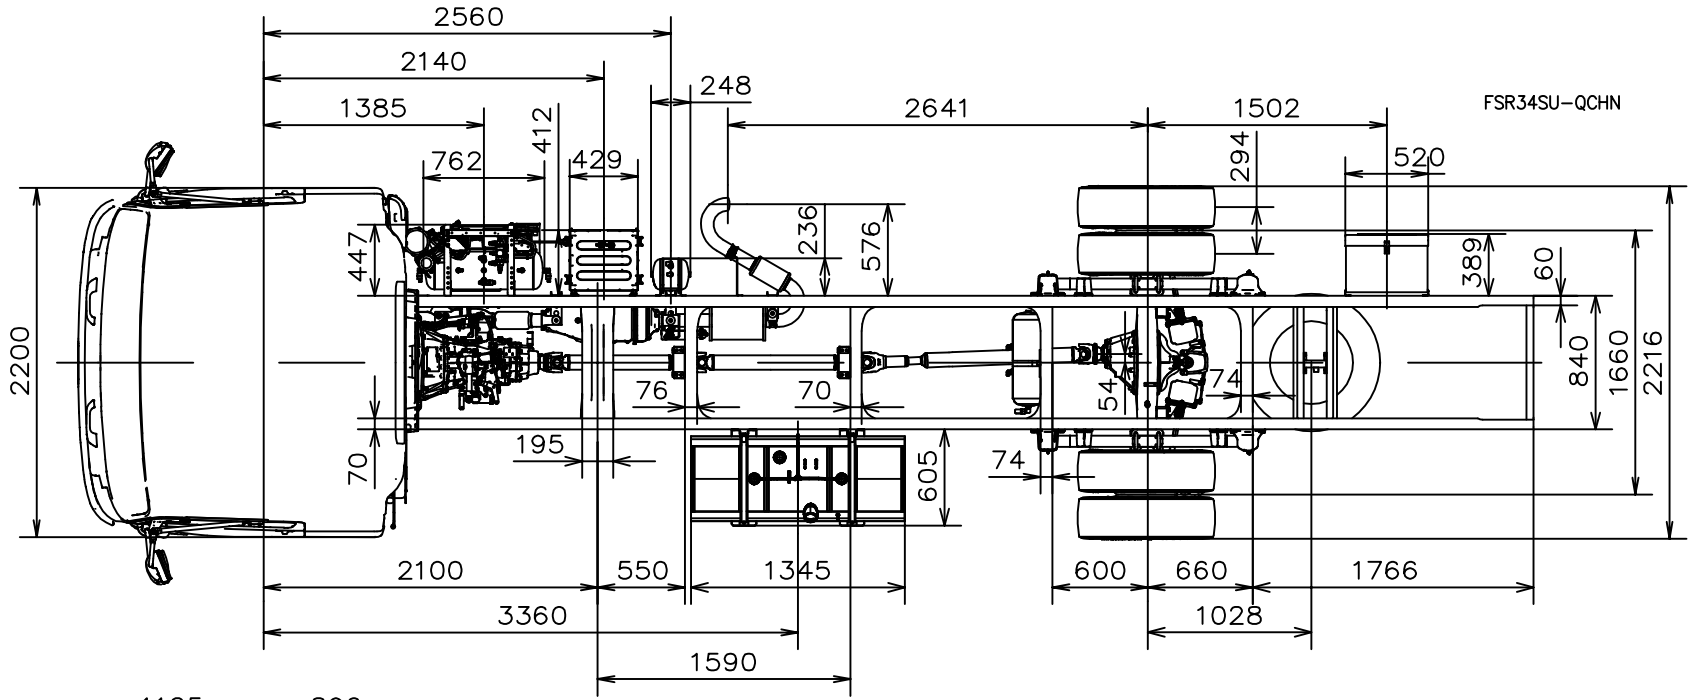

Copyright 2010 Isuzu Australia Limited

BODY BUILDER NOTES:

1. DIMENSIONS SHOWN ARE INDICATIVE ONLY
2. FOR ACTUAL DIMENSIONS REFER TO VEHICLE

CHASSIS HEIGHTS (unladen):  
X=745mm  
Y=885mm  
Z=940mm

FH 2011MY Isuzu FSR 700/850 long