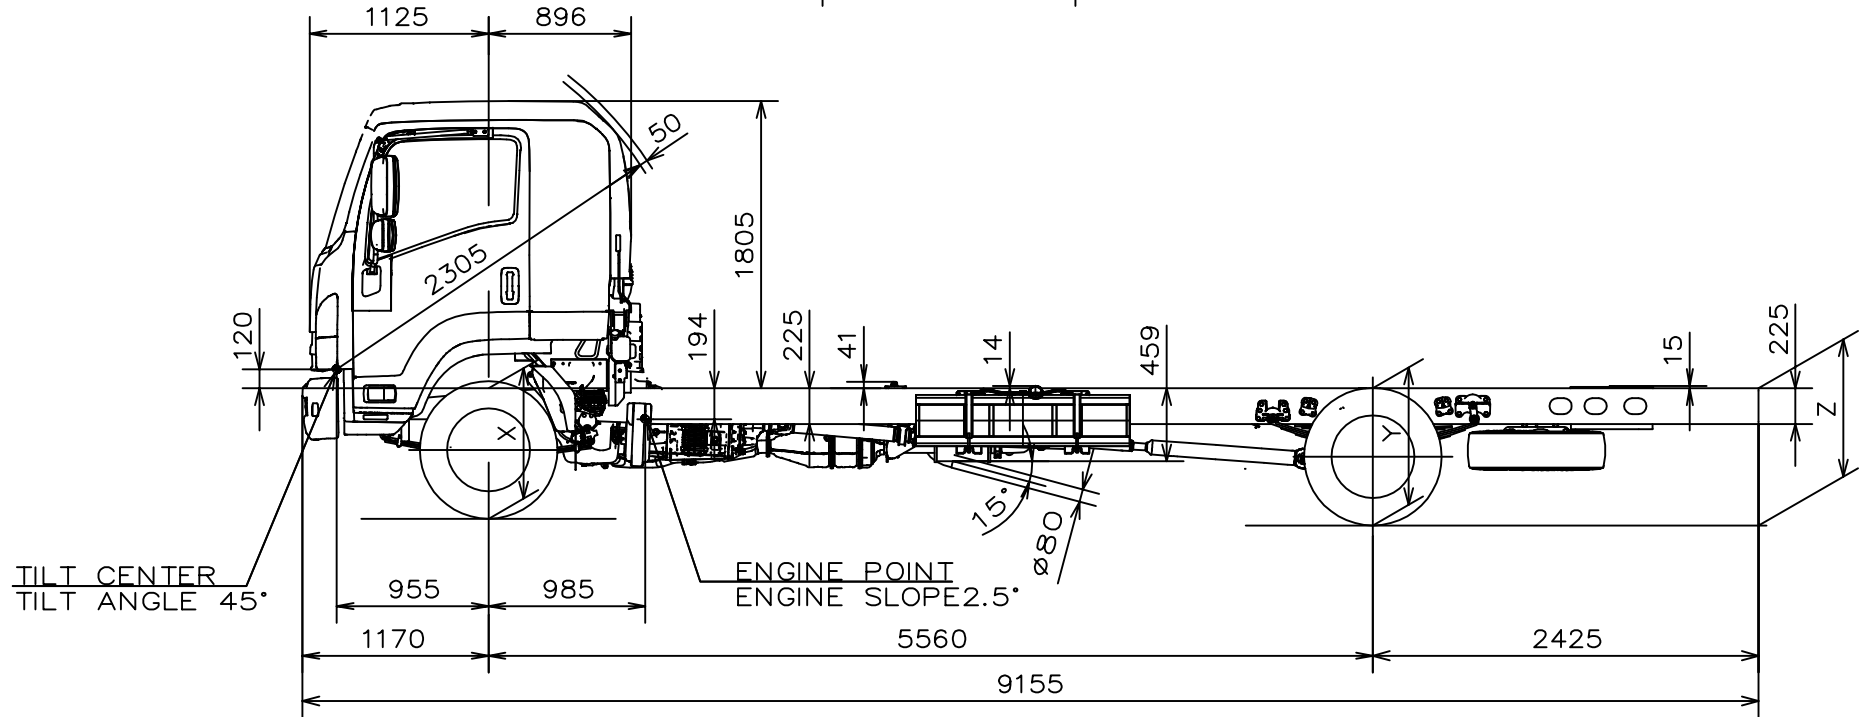

Copyright 2010 Isuzu Australia Limited

BODY BUILDER NOTES:

1. DIMENSIONS SHOWN ARE INDICATIVE ONLY
2. FOR ACTUAL DIMENSIONS REFER TO VEHICLE

CHASSIS HEIGHTS (unladen):  
X=745mm  
Y=885mm  
Z=940mm

FH 2011MY Isuzu FSR 700/850 long